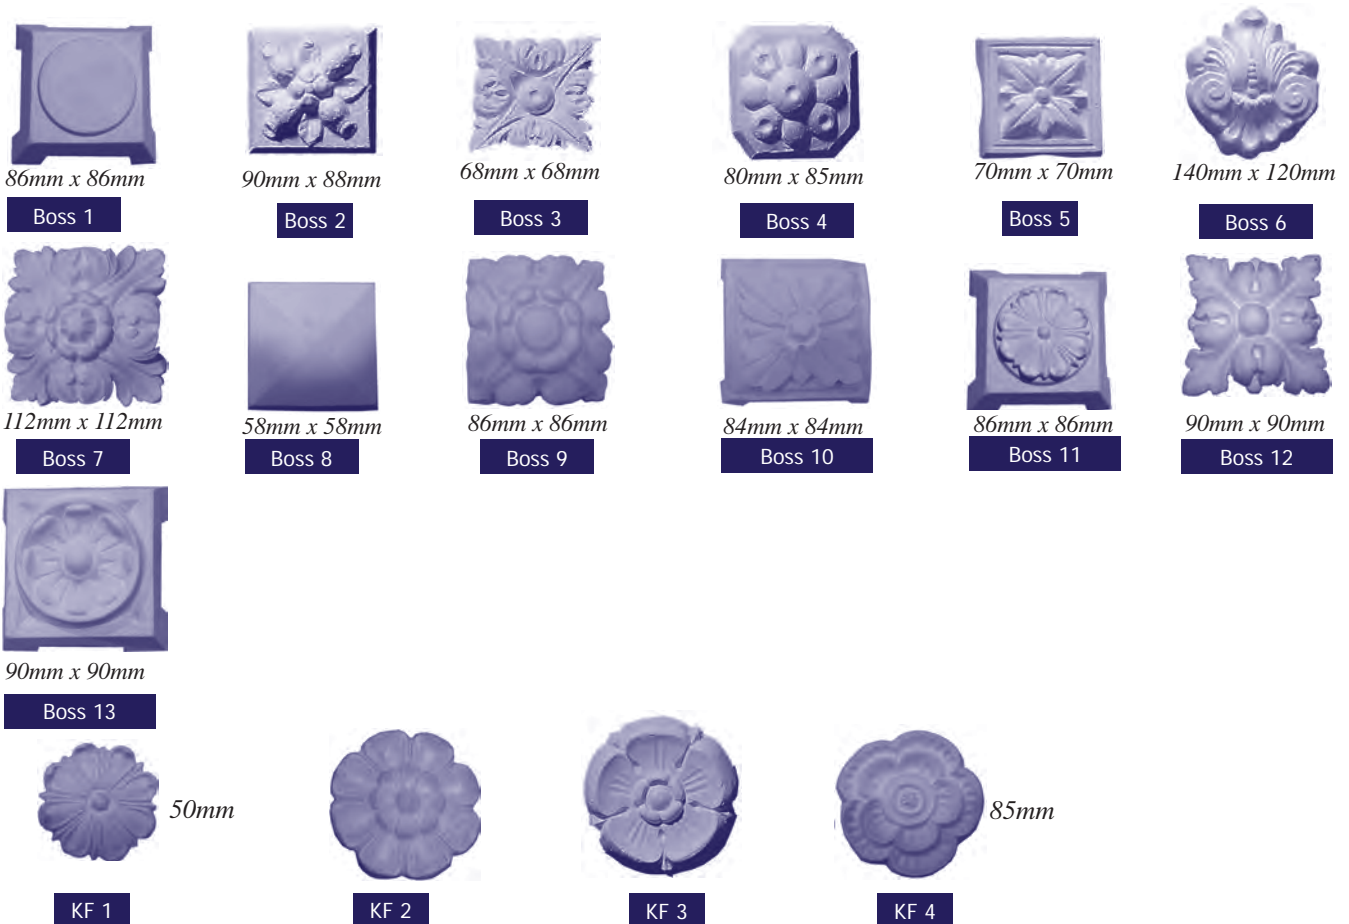

# Overdoors & Domes.

Overdoor 1

L 350mm  
H 125mm

Overdoor 2

L 400mm  
H 125mm

Overdoor 3

L 980mm  
H 385mm

Overdoor 4